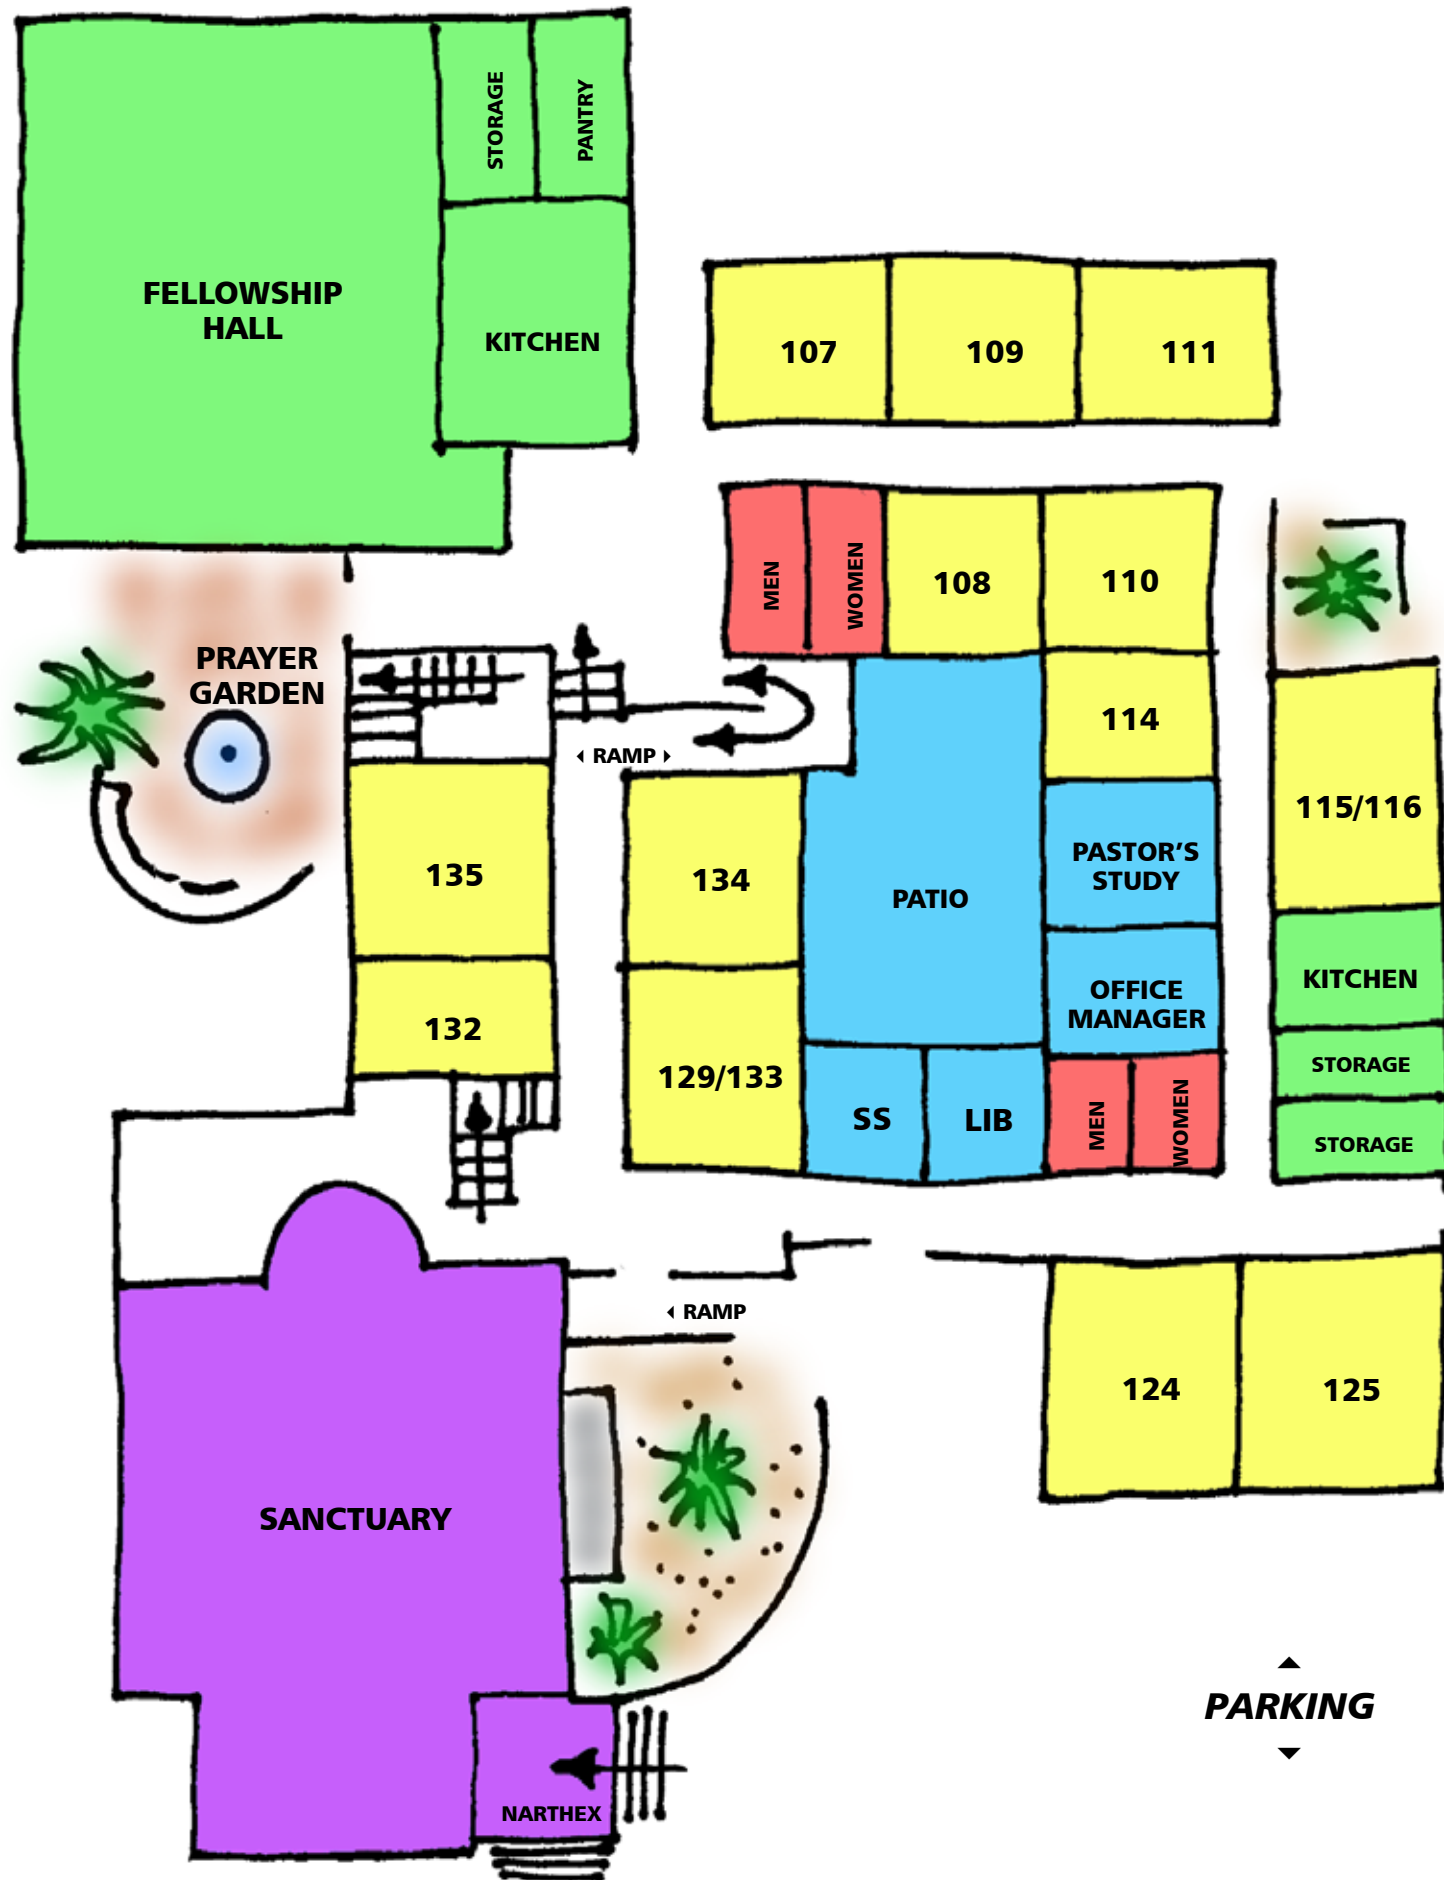

SECOND FLOOR

- 107 Wesley Fellowship
- 108 Classroom/Bride's Room
- 109 Nursery I
- 110 Kindergarten
- 111 Nursery II
- 114 New Life Sunday School Class
- 115/116 Conference Room
- 118 Pastor's Study
- 119 Office Manager
- 124 Leaphart/Wilson Class
- 125 Open Door Sunday School Class
- 129/133 Scout Room
- 132 Music Director
- 134 Challengers Sunday School Class
- 135 Choir Room
- 202 Junior High (Grades 6, 7 & 8)
- 204 Grades 1 & 2
- 205 Grades 3, 4 & 5
- 206 Senior High (Grades 9, 10, 11 & 12)
- 207 Bill Jones Sunday School Class
- SS Sunday School Office
- LIB Library

◀ HIGHWAY 1 (COLUMBIA AVENUE) ▶