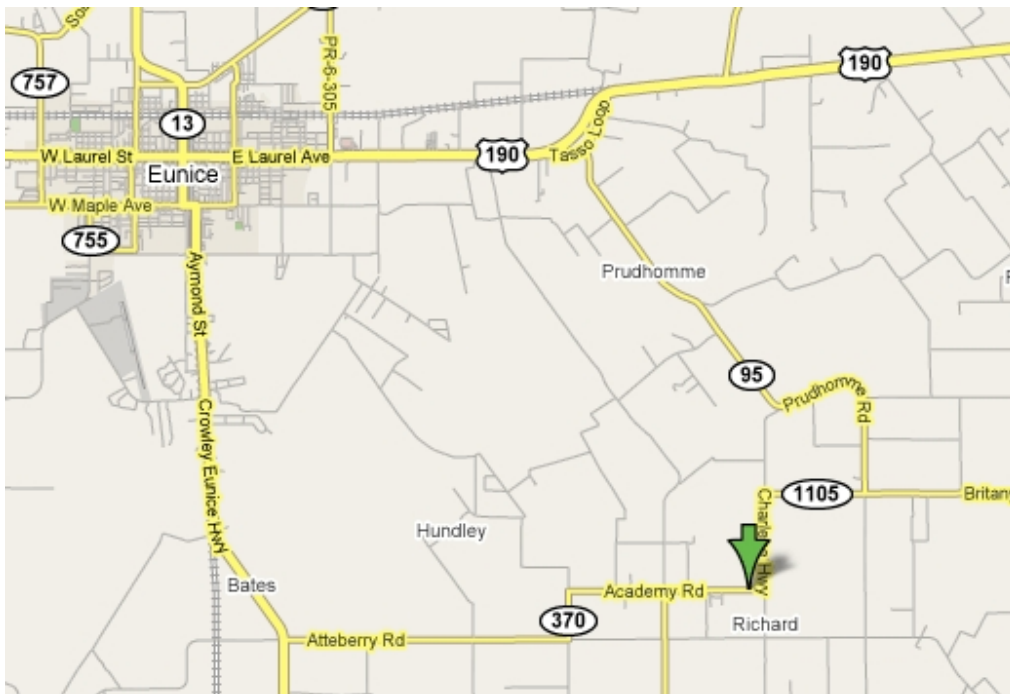

1. Acadiana Baptist Center

1202 Academy Drive, Eunice, La 70535

337-457-9047

www.abccamp.com

[Clickable Map Link](http://www.google.com/maps?q=1202+Academy+Rd,+Eunice,+Louisiana+70535,+USA&ie=UTF8&ll=30.430137,-92.315776&spn=0.008862,0.014119&z=16&iwloc=addr&om=1)

<http://www.google.com/maps?q=1202+Academy+Rd,+Eunice,+Louisiana+70535,+USA&ie=UTF8&ll=30.430137,-92.315776&spn=0.008862,0.014119&z=16&iwloc=addr&om=1>