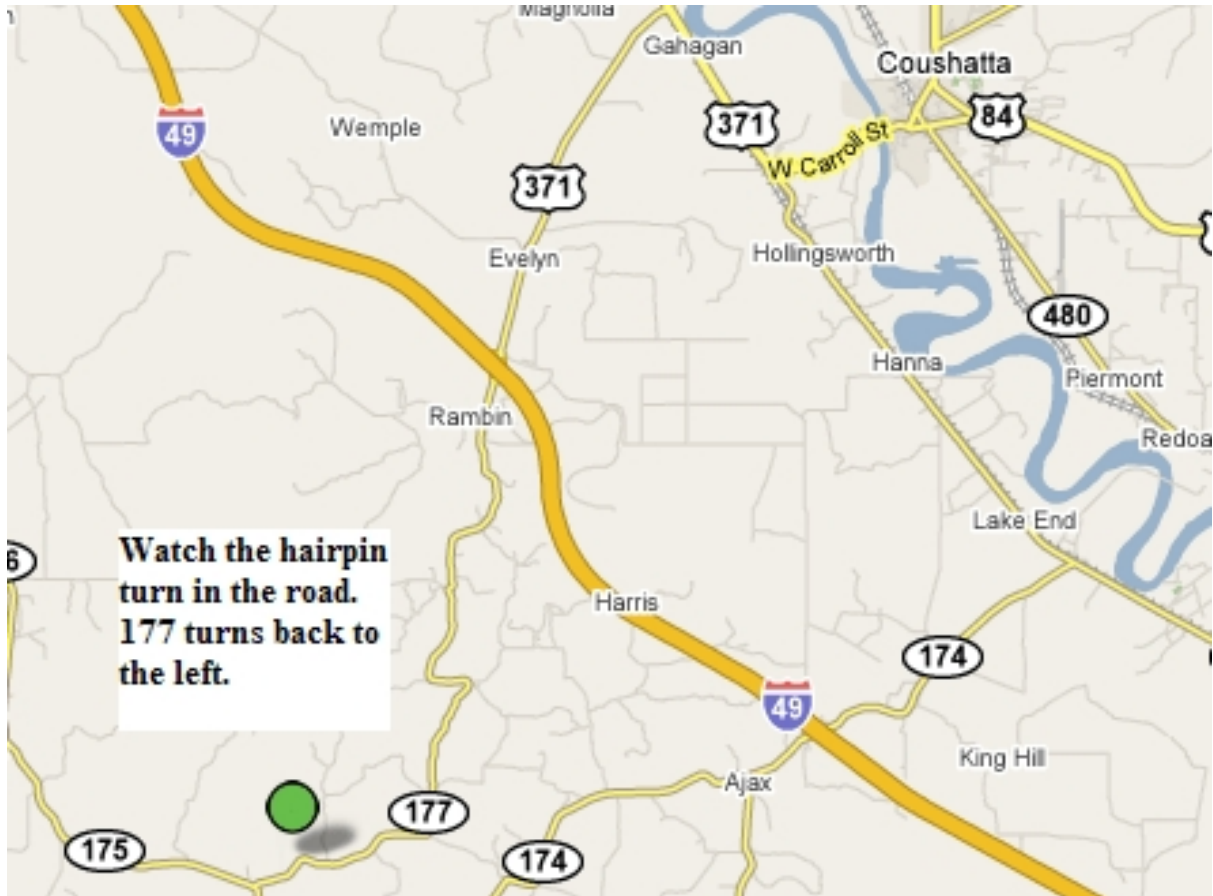

5. Clara Springs Baptist Camp

PO Box 117, Pleasant Hill, La. 71065
4421 state Highway 177 in Pleasant Hill
318-796-3875
Benny Alford, Camp Director

Clara Springs Baptist Encampment: 4421 state Highway 177 in Pleasant Hill, (318) 796-3875
Exit Hwy 177. Approximately 6 miles from I-49.
Watch the hairpin turn in Hwy 177. It sharply turns back to the left.