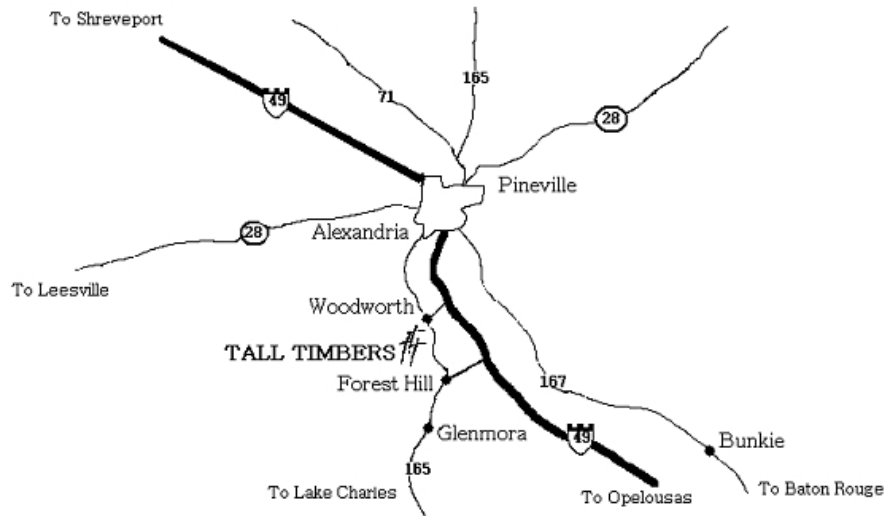

3. Tall Timbers Conference Center

PO Box 258, Woodworth, La. 71485

318-445-6797

www.talltimbersbcc.org

Directions to Tall Timbers Baptist Conference Center:

From Baton Rouge: Travel west on I-10 to I-49. Travel north on I-49. Take exit 66. At top of ramp, turn left across overpass onto Highway 112. Stay on Highway 112 for 6 ½ miles. Turn right (north) on to Highway 165. Tall Timbers is 4 miles on left.

From Alexandria: Travel south on Highway 165. Approximately 3 miles south of Woodworth, Tall Timbers will be on your right.

Or, drive south on I-49 to the Woodworth exit (73). Turn right at end of ramp. Travel west on Robinson Bridge Rd. for approximately 2 miles. Turn left (south) onto 165. Tall Timbers is 3 miles on the right.

From Lake Charles: Travel east on I-10 to Highway 165. Travel north on Highway 165. Tall Timbers is 4 miles north of Forest Hill on the left side of Highway 165.