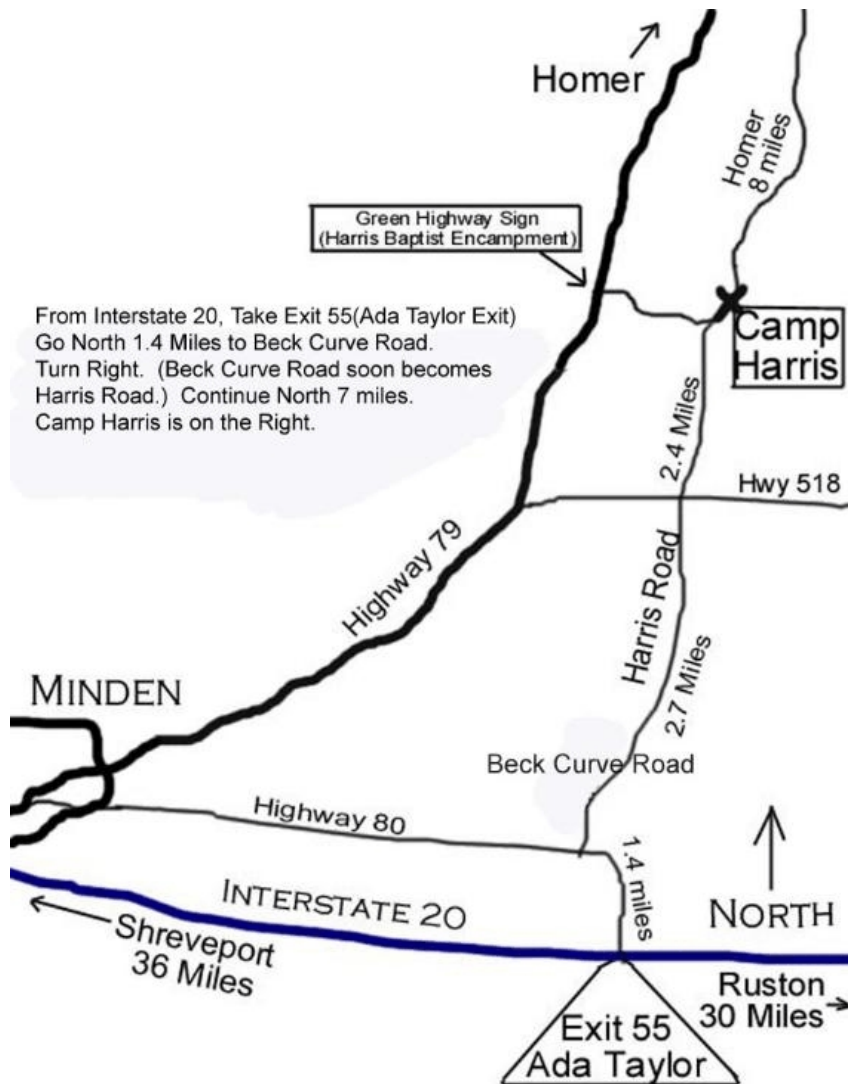

7. Harris Baptist Assembly

2800 Harris Road, Minden, La. 71055

318-927-3706

www.harrisbaptist.com